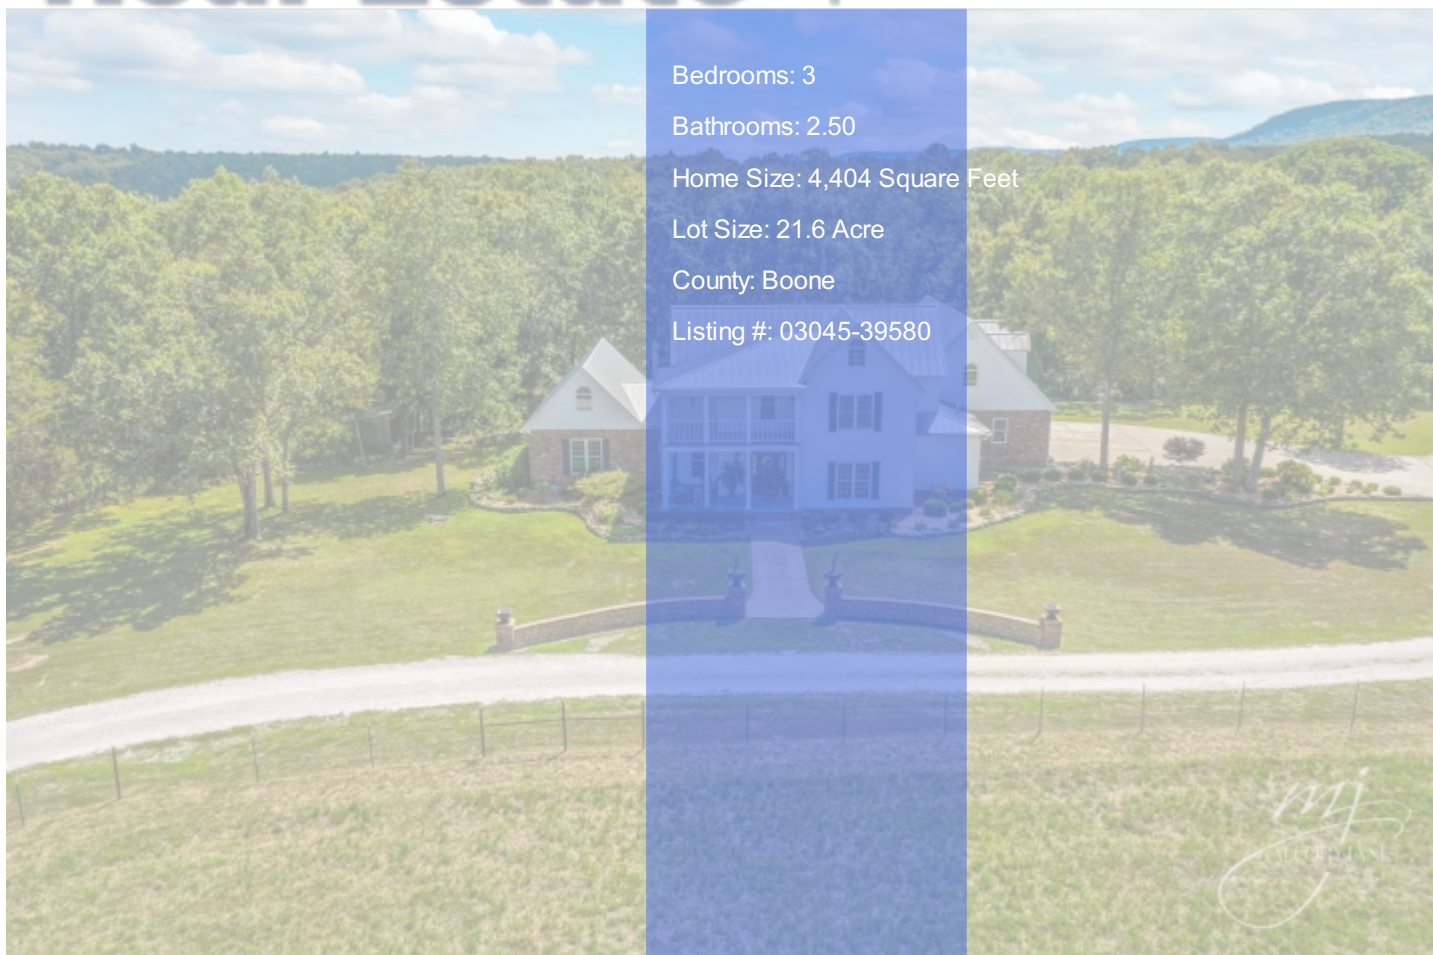

\$589,000

4469 Casey Lane

Roth Realty

Bedrooms: 3

Bathrooms: 2.50

Home Size: 4,404 Square Feet

Lot Size: 21.6 Acre

County: Boone

Listing #: 03045-39580

KEY FEATURES

Farmhouse Style Home on 21 Acres in Harrison For Sale

Danny Roth

rothrealty@windstream.net

www.ucrothrealty.com

(870) 715-9565

1515 Highway 65 N, Box 776, Harrison, Arkansas 72601